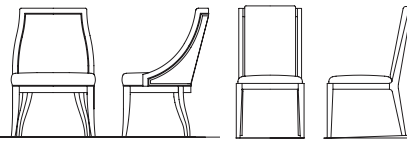

150-631S Upholstered Sling Chair (Sand)
24W x 26D x 40H in.

150-634S Floating Back Chair (Sand)
19.625W x 24.75D x 39.375H in.