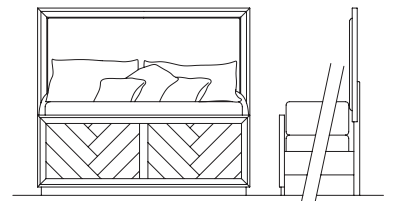

150-210/-216/-25R Queen Uph Headboard, Wood Panel Footboard and Queen Bed Rails-5/0 (Sand & Upholstery)
Overall: 64W x 89D x 92H in.

150-210 Uph Headboard, Queen 5/0
63.5W x 2.75D x 56H in.

150-216 Wood Panel Footboard, Queen 5/0
63.5W x 1.5D x 24H in.

150-25R Bed Rails (5/0 & 6/6)
82W x 2.125D x 9H in.

150-220/-226/-25R King Uph Headboard, Wood Panel Footboard and King Bed Rails-6/6 (Sand & Upholstery)
Overall: 80W x 89D x 56H in.

150-220 Uph Headboard, King 6/6
79.5W x 2.75D x 56H in.

150-226 Wood Panel Footboard, King 6/6
79.5W x 1.5D x 24H in.

150-25R Bed Rails (5/0 & 6/6)
82W x 2.125D x 9H in.