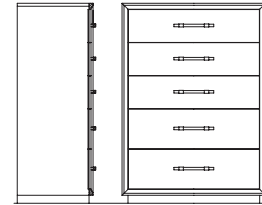

150-150 Five Drawer Chest (White & Sand)
38W x 19D x 50H in.
Five drawers