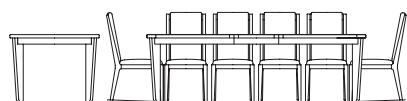

Table Includes 20" leaf: 98W x 40D x 30H in.

By *Panama Jack*

FEATURES and BENEFITS

- Panama Jack Brand
- Today's Contemporary Lifestyle
- Bedroom, Dining Room & Occasional items
- Solids: Hardwood
- Veneer: Oak
- Drawers: English Dovetail Drawer Construction Plywood Sides; Reinforced Veneer Bottoms; Full Extension 35mm Metal Drawer Guides; Sanded, Stained, and Sealed.
- Larger cases include Anti-Tip Safety Features
- Screwed on Back Panels
- Veneer Fronts: Sand blasted Oak Veneer
- Finish: Two-tone White and Sand fronts
- Hardware: Sleek Metal Bar Pulls with an Antique Bronze finish