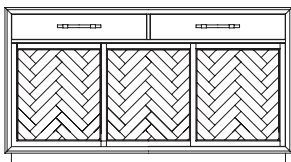

150-679 Credenza (White & Sand)
66.125W x 19D x 36H in.
Two drawers; three doors with adjustable shelf behind doors