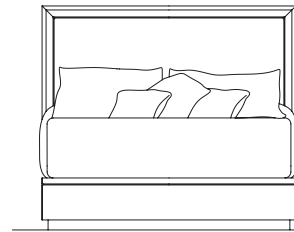

150-210/-211/-22R Uph Headboard and Platform Footboard Bed (Sand & Upholstery)
Headboard/Footboard/Bed Rails-Queen 5/0
Overall: 64W x 89D x 56H in.

150-210 Uph Headboard Queen 5/0
63.5W x 2.75D x 56H in.

150-211 Platform Footboard Queen 5/0
63.25W x 2D x 16.5H in.

150-22R Platform Bed Rails (5/0 & 6/6)
82W x 2.25D x 16.5H in.
Also available as Queen Headboard only.

150-220 Uph Headboard King 6/6
79.5W x 2.75D x 56H in.

150-221 Platform Footboard King 6/6
79.25W x 2D x 16.5H in.