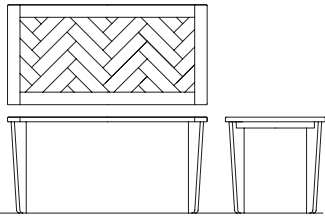

150-801 Cocktail Table (Sand)
54W x 30D x 16H in.

150-802 End Table (Sand)
26W x 28D x 26H in.

150-827 Chairside Table (Sand)
14.5W x 22D x 23H in.

150-803 Console Table (Sand)
60W x 16D x 29.5H in.

HOME OFFICE