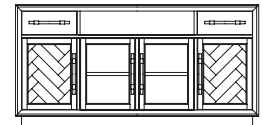

150-220/-221/-22R Uph Headboard and Platform Footboard Bed (Sand & Upholstery)
Headboard/Footboard/Bed Rails-King 6/6
Overall: 80W x 89D x 56H in.

OCCASIONAL

150-961 Entertainment Console (White & Sand)
60.125W x 19D x 30H in.

Two drawers; open media shelf; media management openings in back; two outside wood panel doors with one adjustable shelf behind each; two center glass panel doors with one adjustable shelf behind doors