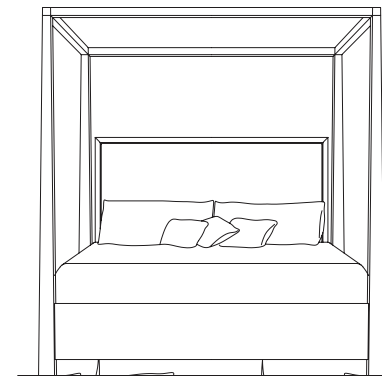

150-22R Platform Bed Rails (5/0 & 6/6)
82W x 2.25D x 16.5H in.
Also available as King Headboard only.

150-260/-261/-25R Uph Canopy Bed (Sand)
Uph Headboard/Footboard/Bed Rails, King 6/6
Overall: 80W x 89D x 92H

150-261 Canopy Footboard, King 6/6
3.875W x 3.875D x 92H

150-25R Canopy Bed Rails (5/0 & 6/6)
82W x 2.125D x 9H