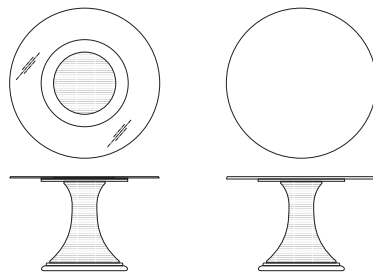

150-650 White Wood Top Round Table (White & Abaca)
47W x 4D x 47H in.