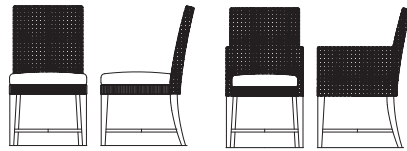

150-430 Corner Unit (White)
23.75W x 23.75D x 27H in.
Open Storage
Shown on page 13

150-440 Open Bookcase (White & Sand)
26W x 19D x 27H in.
Adjustable Oak Veneer Shelves
Shown on page 13

DINING ROOM

150-632S Woven Dining Side Chair (White)
20W x 24D x 36H