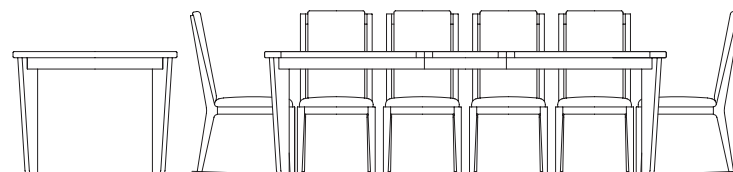

The Rectangular Dining Table with one 20" Leaf can accommodate comfortable seating for 10 people.