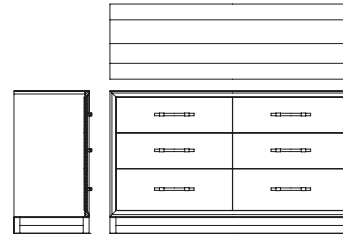

150-140 Double Dresser (White & Sand)
62W x 19D x 36H in.
Six drawers