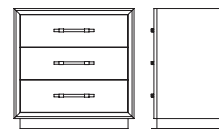

150-350 Drawer Nightstand (White & Sand)
30W x 18D x 29.5H in.
Three drawers; USB port