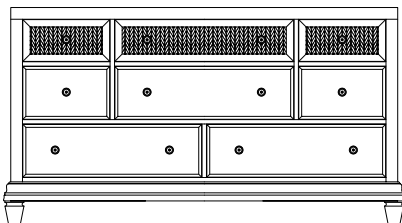

**132-215 Seagrass Woven Headboard,
Queen 5/0**
64.7W x 2.7D x 59H

**132-216 Seagrass Woven Footboard,
Queen 5/0**
64.7W x 4.1D x 23.2H

132-220R Bed Rails (5/0 & 6/6)
82W x 2.8D x 18H

132-145 Seagrass Drawer Dresser
68W x 19D x 37H
Eight drawers