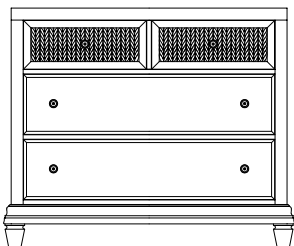

The soft Cream finish on the Birch veneer complements the natural color of the seagrass.

BEDROOM

132-06M Seagrass Mirror
37W x 2D x 37H
Beveled mirror

132-145 Seagrass Drawer Dresser
68W x 19D x 37H
Eight drawers