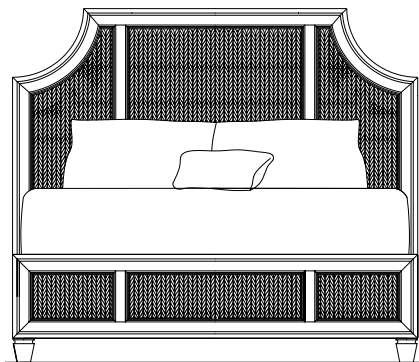

**132-215/216/220R Seagrass Woven Headboard/
Seagrass Woven Footboard Bed, Queen 5/0**
Overall: 64.7W x 88D x 59H

Also available as Queen Headboard only.

**132-225/226/220R Seagrass Woven Headboard/
Seagrass Woven Footboard Bed King 6/6**
Overall: 79.3W x 88D x 62H

**132-225 Seagrass Woven Headboard,
King 6/6**
79.3W x 2.7D x 62H

**132-226 Seagrass Woven Footboard,
King 6/6**
79.3W x 4.1D x 23.3H

132-220R Bed Rails (5/0 & 6/6)
82W x 2.8D x 18H

Also available as King Headboard only.

BRIDGEHAMPTON

By Panama Jack.

FEATURES and BENEFITS

- Panama Jack Brand
- Drawers:
  - English Dovetail Drawer Construction
  - 12mm Plywood Sides;
  - Veneer Bottoms;
  - Full Extension 35mm Metal Drawer Guides;
  - Sanded, Stained, and Sealed.
- Screwed on Back Panels
- Anti-Tip Safety Features
- Solids: Mahogany
- Veneer: Birch

Other Panama Jack Home Products

1. Bedding by Westport Linens.
   - Rugs by United Weavers.
   - Art by GW Art.
2. Please visit PanamaJack.com for information.

PALMETTO
home
FURNITURE

1008 Hutton Lane, Suite 101
High Point, NC 27262
P 336.822.2780 | F 336.217.8161
PalmettoHome.com
Email: info@palmettohome.com

Many high quality, natural materials, such as wood, metal and/or stone, are used in our products and may reflect variations in color; vein and/or grain. These variations are inherent in their species. Finish colors displayed in this catalog may vary from actual finish. Palmetto Home uses materials resourced globally to ensure a quality product. Specifications are subject to change without notice.

Copyright Palmetto Home, LLC. Printed in the USA.