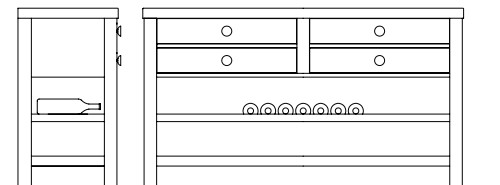

468-679 Sideboard
64W x 20D x 36H in.
Four drawers; one with silver tray
Two shelves; one with slats for bottle storage and one solid shelf
Shown on pages 6, 7