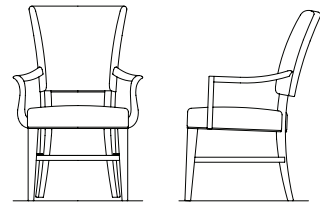

468-355 One Drawer Open Nightstand
26W x 17D x 29H in.
One drawer, open compartment
Shown on page 5

468-350 Three Drawer Nightstand
30W x 18D x 29H in.
Three drawers
Shown on pages cover, pages 4, 5

DINING ROOM

468-634S Upholstered Side Chair
20W x 27D x 38H in.
Seat H: 19 in.
Shown on pages 6, 7

468-635A Upholstered Arm Chair
27W x 27D x 38H in.
Seat H: 19 in.
Shown on pages 6, 7

468-653 Dining Table
78W x 44D x 31H in.
Extends to 96" with 18" leaf
Shown on pages 6, 7