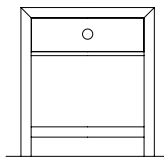

468-355 One Drawer Open Nightstand
26W x 17D x 29H in.
One drawer, open compartment
Shown on page 5