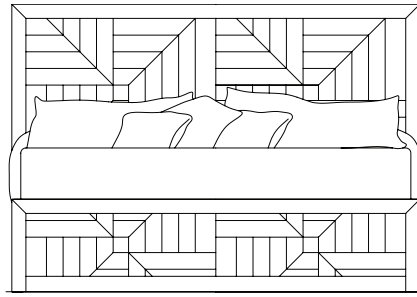

468-210 King Panel Headboard 6/6
80W x 3D x 54H in.
468-220 King Panel Footboard 6/6
80W x 2D x 18H in.
468-20R King/Queen Bed Rails (5/0 - 6/6)
82W x 2D x 8H in.
Also available as headboard only.
Shown on pages cover, page 4