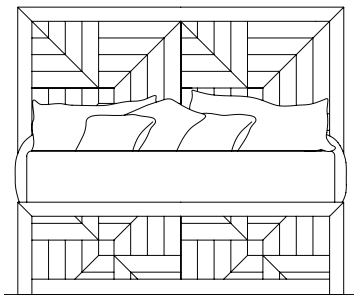

468-210 Queen Panel Headboard 5/0
64W x 3D x 54H in.
468-211 Queen Panel Footboard 5/0
64W x 2D x 18H in.
468-20R King/Queen Bed Rails (5/0 - 6/6)
82W x 2D x 8H in.
Also available as headboard only.