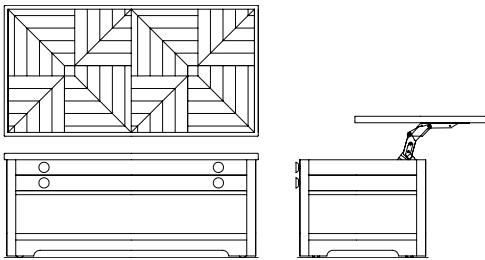

468-801 Lift Top Cocktail Table with Casters
50W x 26D x 20H in.
Lift top, one shelf
Shown on page 9