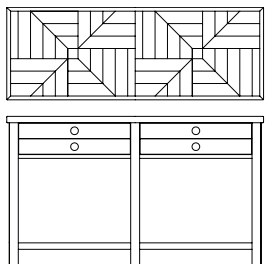

468-679 Sideboard
64W x 20D x 36H in.
Four drawers; one with silver tray
Two shelves; one with slats for bottle storage and one solid shelf
Shown on pages 6, 7

OCCASIONAL

468-415 Writing Desk
56W x 28D x 30H in.
Shown on pages 8, 9

468-801 Lift Top Cocktail Table with Casters
50W x 26D x 20H in.
Lift top, one shelf
Shown on page 9

468-802 End Table
26W x 26D x 26H in.
One drawer, one shelf
Shown on page 9

468-803 Console Table
50W x 18D x 29H in.
Two drawers, one shelf
Shown on page 9