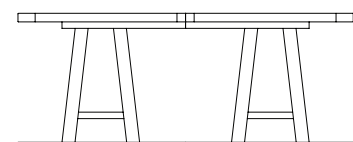

468-634S Upholstered Side Chair
20W x 27D x 38H in.
Seat H: 19 in.
Shown on pages 6, 7

468-635A Upholstered Arm Chair
27W x 27D x 38H in.
Seat H: 19 in.
Shown on pages 6, 7

468-653 Dining Table
78W x 44D x 31H in.
Extends to 96" with 18" leaf
Shown on pages 6, 7